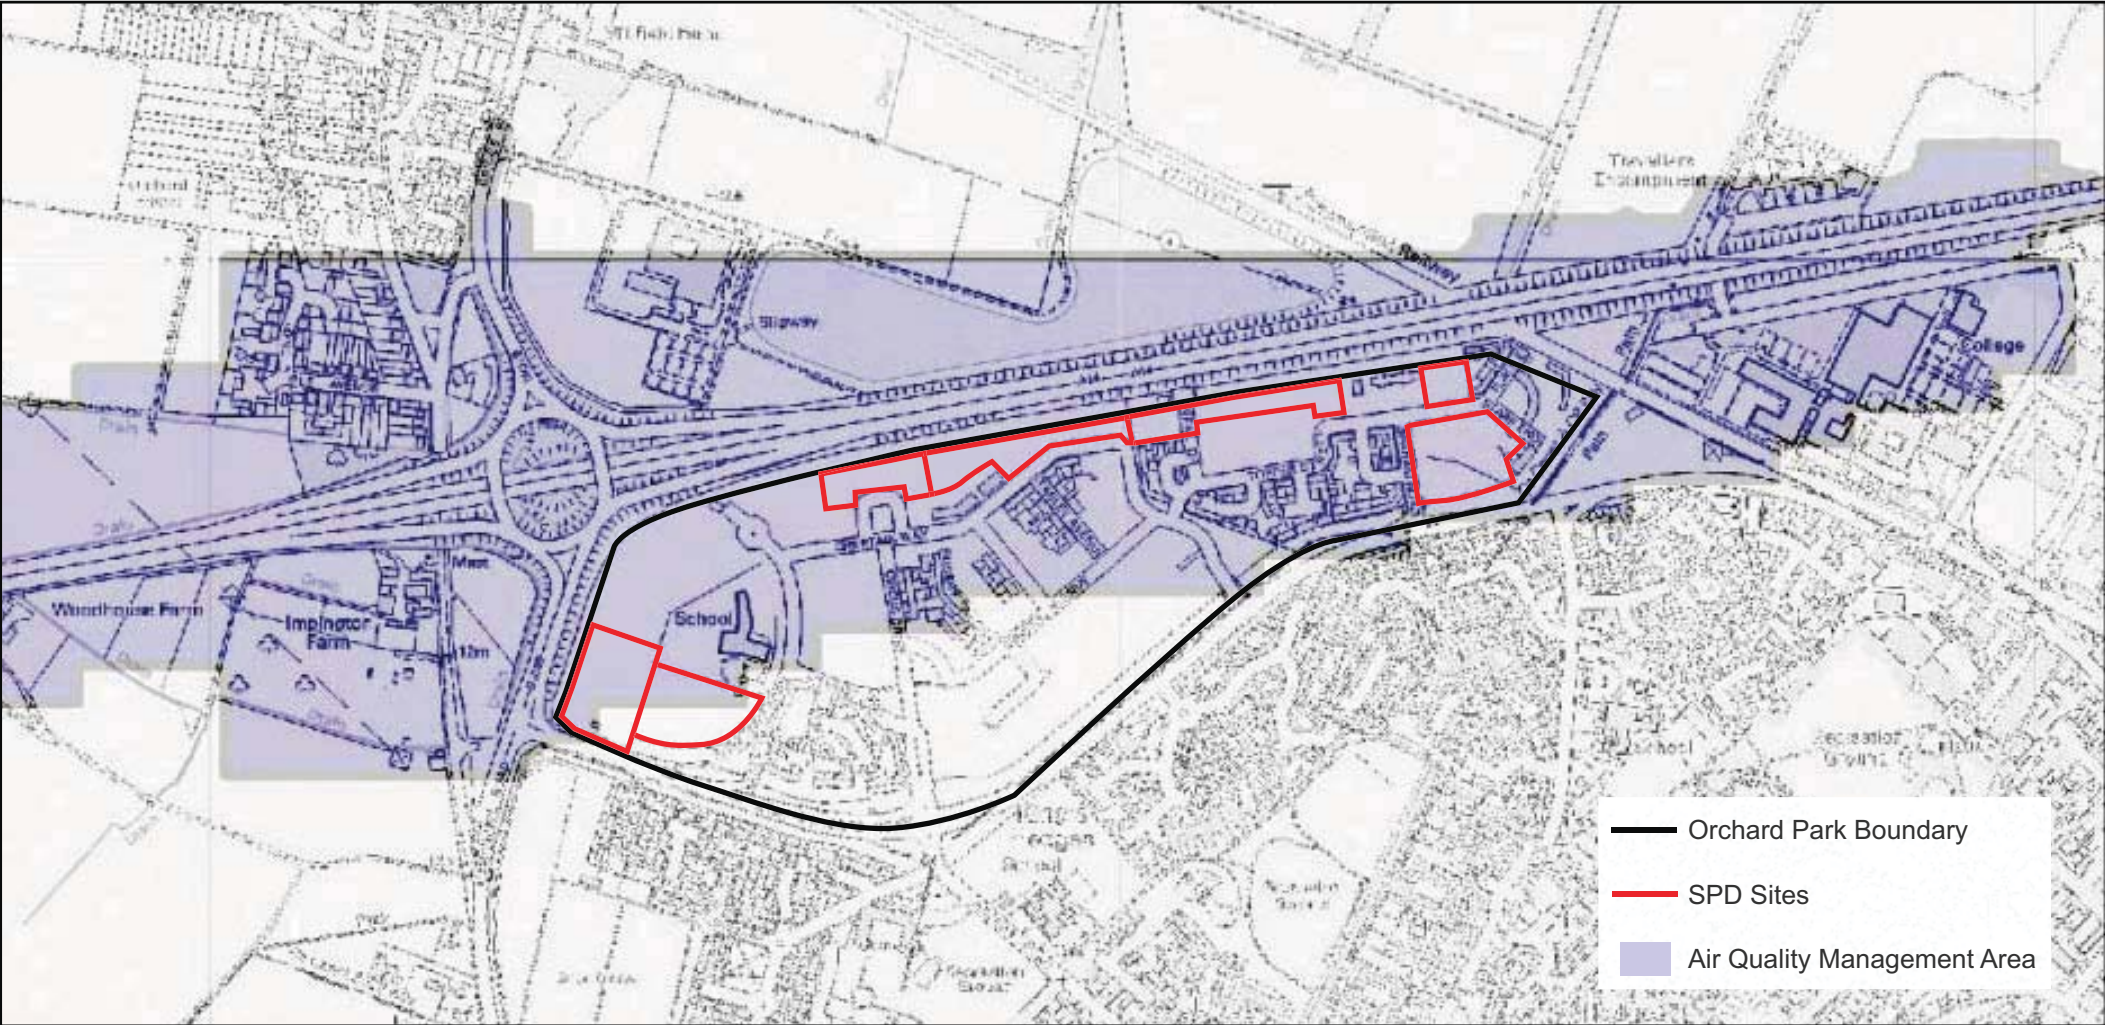

South
Cambridgeshire
District Council

Key

- - - Orchard Park Boundary
- SPD Sites

MAP 1 - DEVELOPMENT PLOTS

MAP 2 - CONSTRAINTS & OPPORTUNITIES

MAP 3 - AIR QUALITY MANAGEMENT AREA

© Crown Copyright. All rights reserved. South Cambridgeshire District Council Licence No. LA 100022500 (2010)