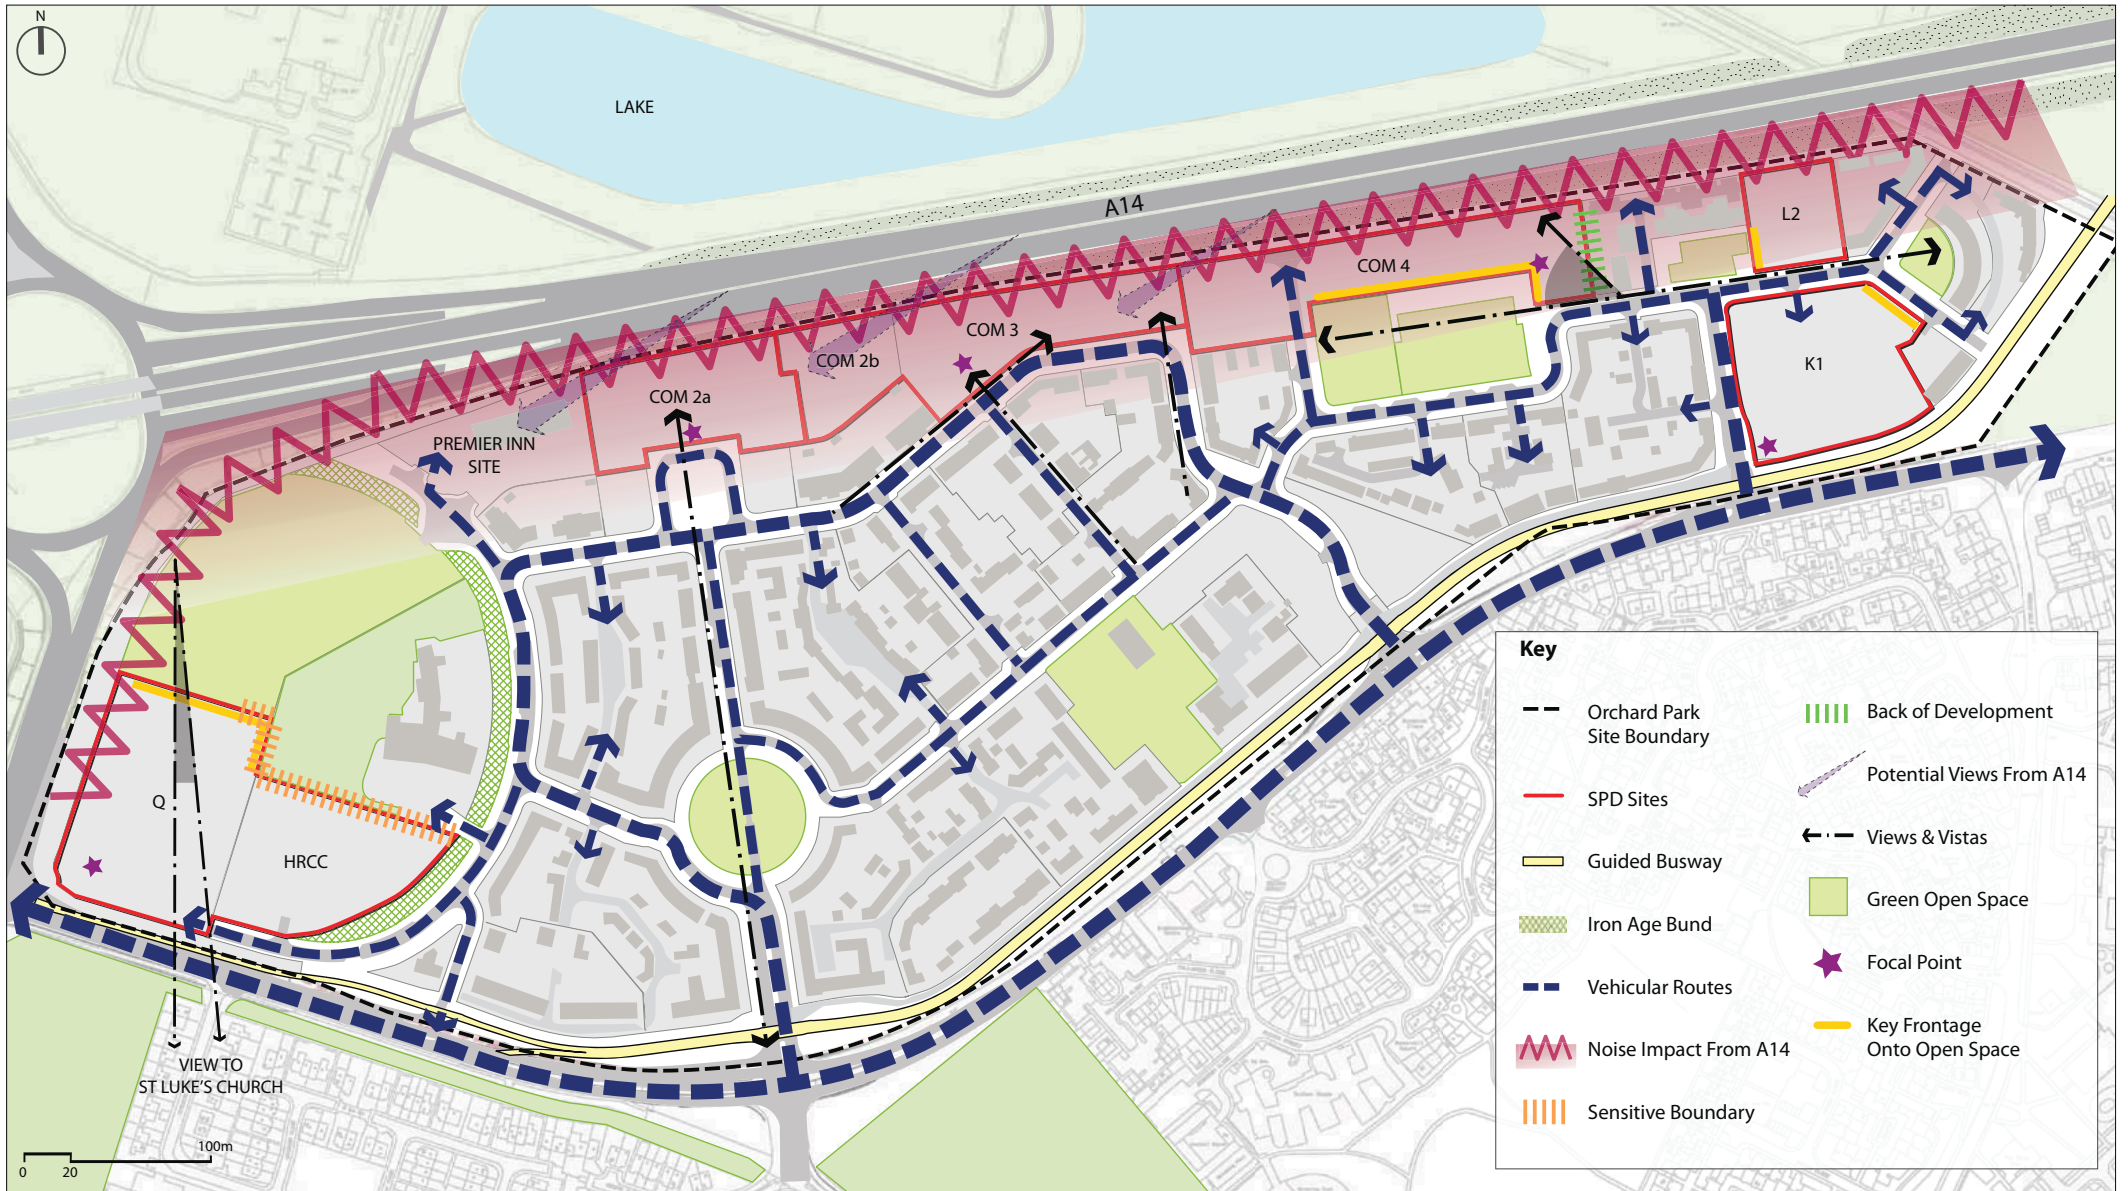

Local Development Framework

Orchard Park SPD (Maps)

Supplementary Planning Document (Consultation Draft July 2010)

© Crown Copyright. All rights reserved. South Cambridgeshire District Council Licence No. LA 100022500 (2010)

South
Cambridgeshire
District Council

Key

- - - Orchard Park Boundary
- SPD Sites

MAP 1 - DEVELOPMENT PLOTS

MAP 2 - CONSTRAINTS & OPPORTUNITIES

MAP 3 - AIR QUALITY MANAGEMENT AREA

© Crown Copyright. All rights reserved. South Cambridgeshire District Council Licence No. LA 100022500 (2010)