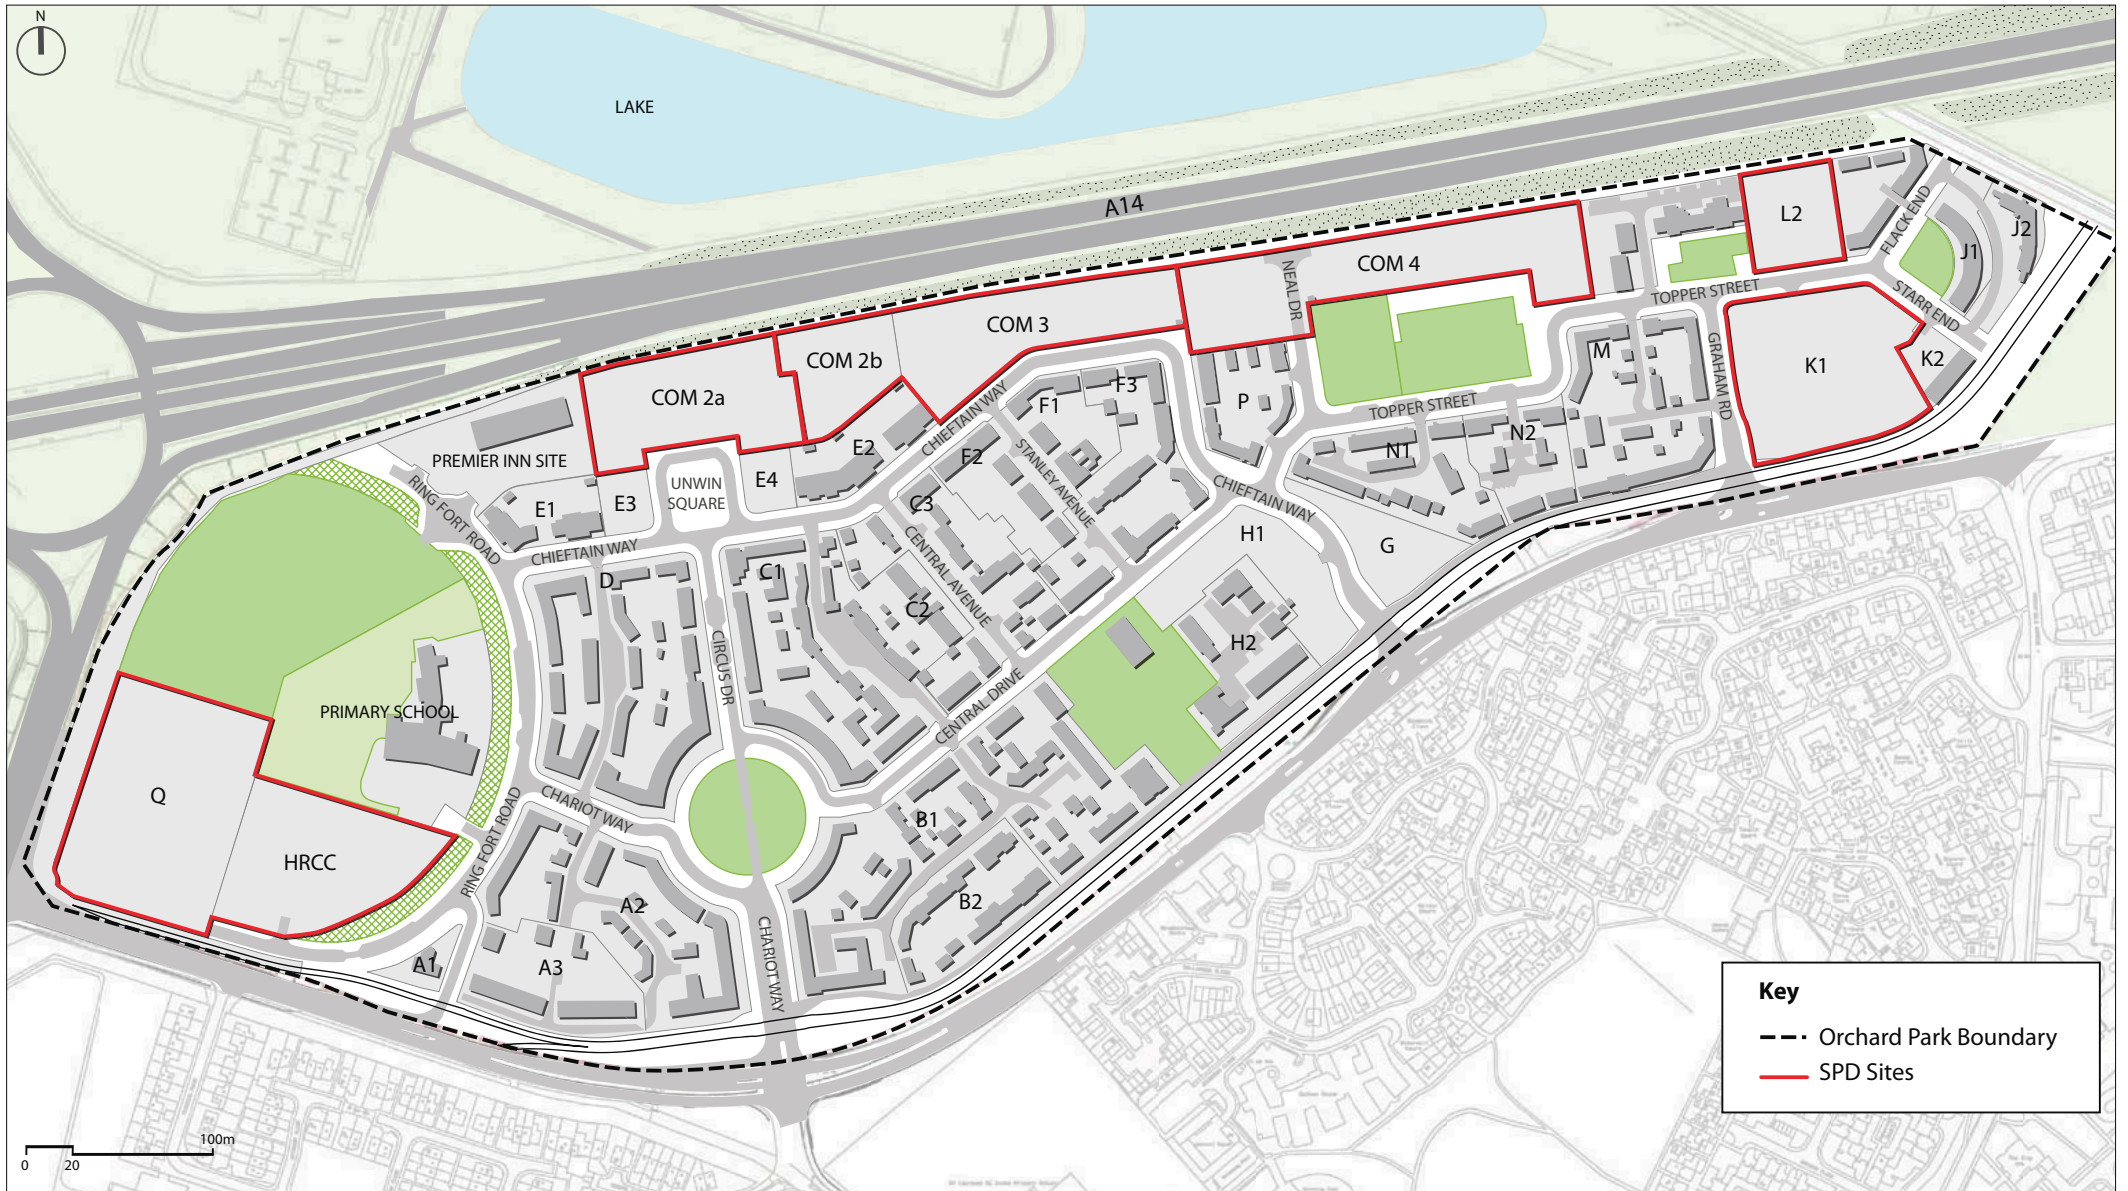

Local Development Framework

Orchard Park SPD (Maps)

Supplementary Planning Document (Consultation Draft July 2010)

© Crown Copyright. All rights reserved. South Cambridgeshire District Council Licence No. LA 100022500 (2010)

South
Cambridgeshire
District Council

Key

- - - Orchard Park Boundary
- SPD Sites

MAP 1 - DEVELOPMENT PLOTS

MAP 2 - CONSTRAINTS & OPPORTUNITIES

MAP 3 - AIR QUALITY MANAGEMENT AREA

© Crown Copyright. All rights reserved. South Cambridgeshire District Council Licence No. LA 100022500 (2010)